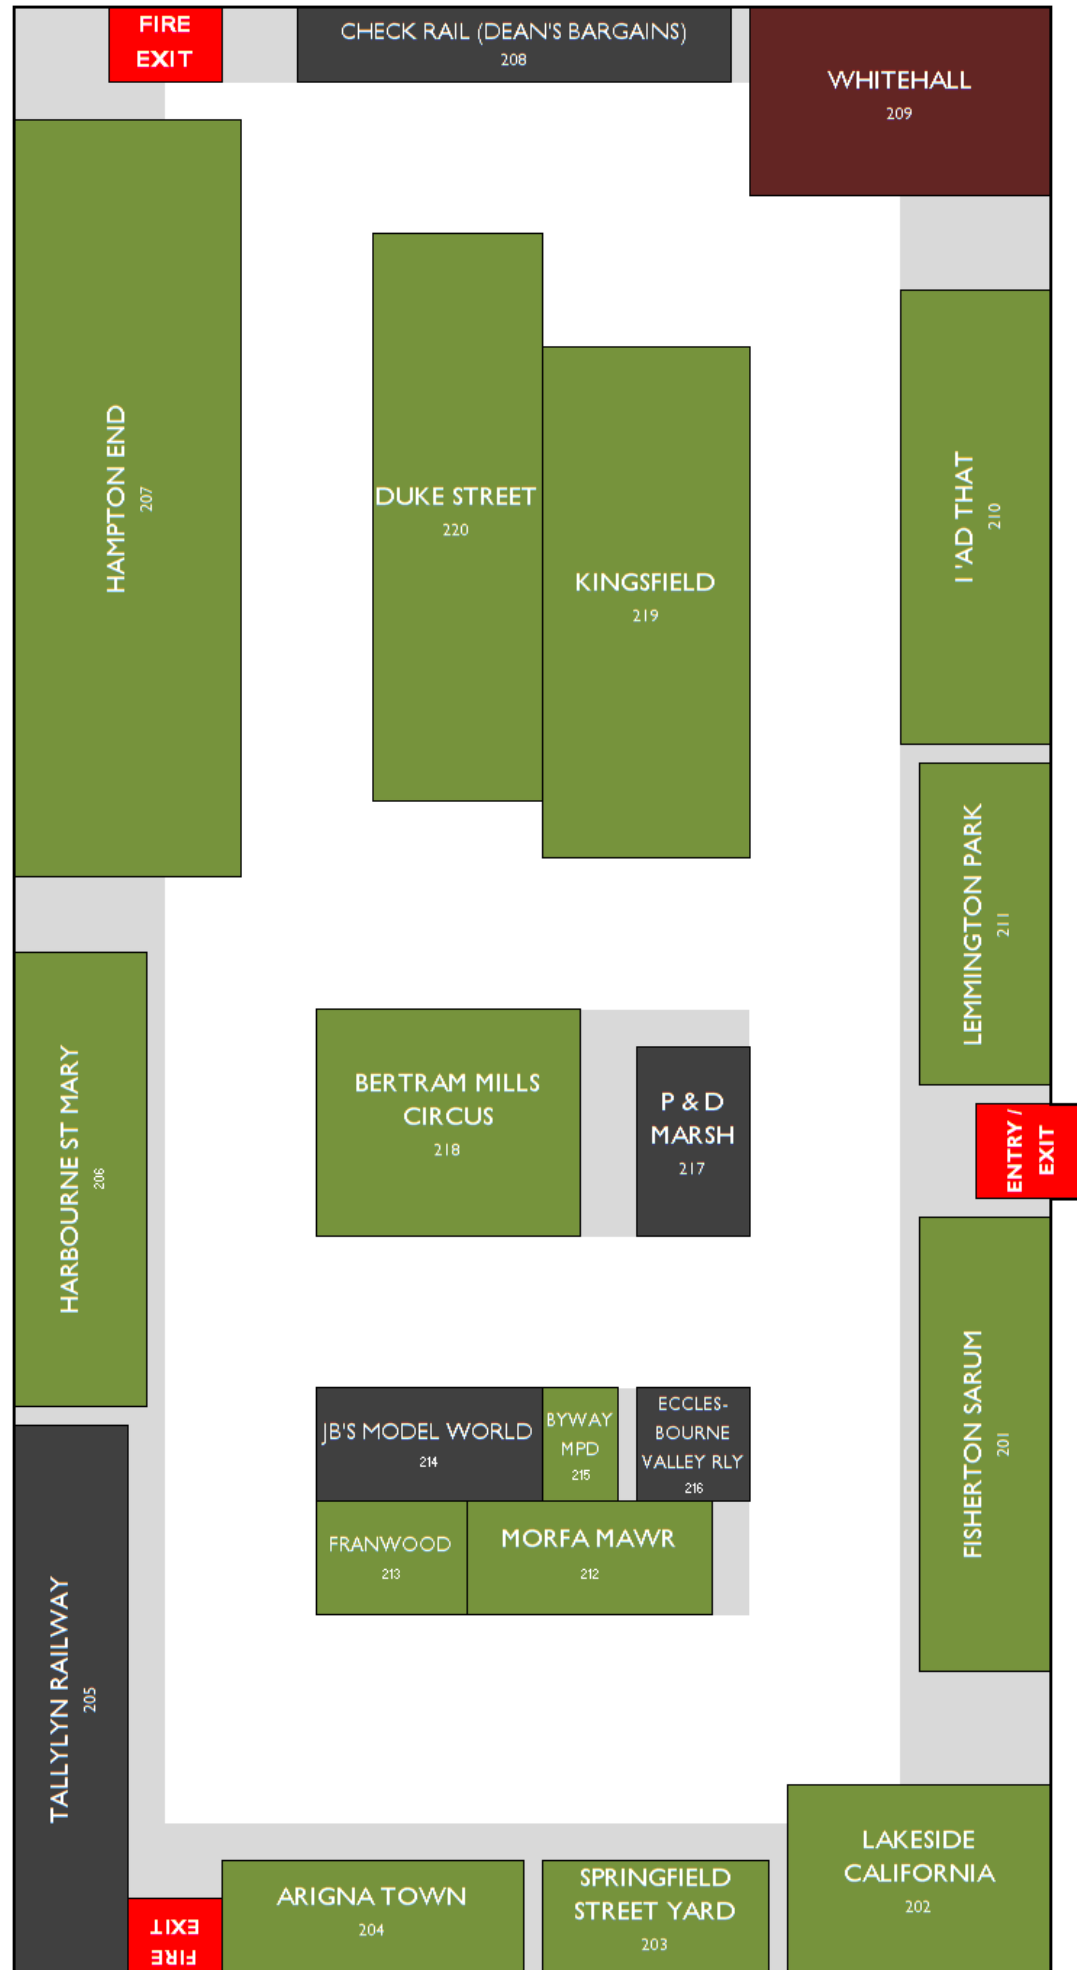

## Hall 2

Follow the signs from the main entrance

### Key information...

- There are 3 exhibition halls – make sure you see them all!
- Hall 2 is accessed via the main entrance/exit of hall 1 – please follow the signs
- Hall 3 (map below) including café is upstairs from the main entrance

### KEY

- MKMRS club and members' layouts
- Visiting layouts
- Traders

## KEY

- 
 MKMRS club and members' layouts
  Visiting layouts
  Traders