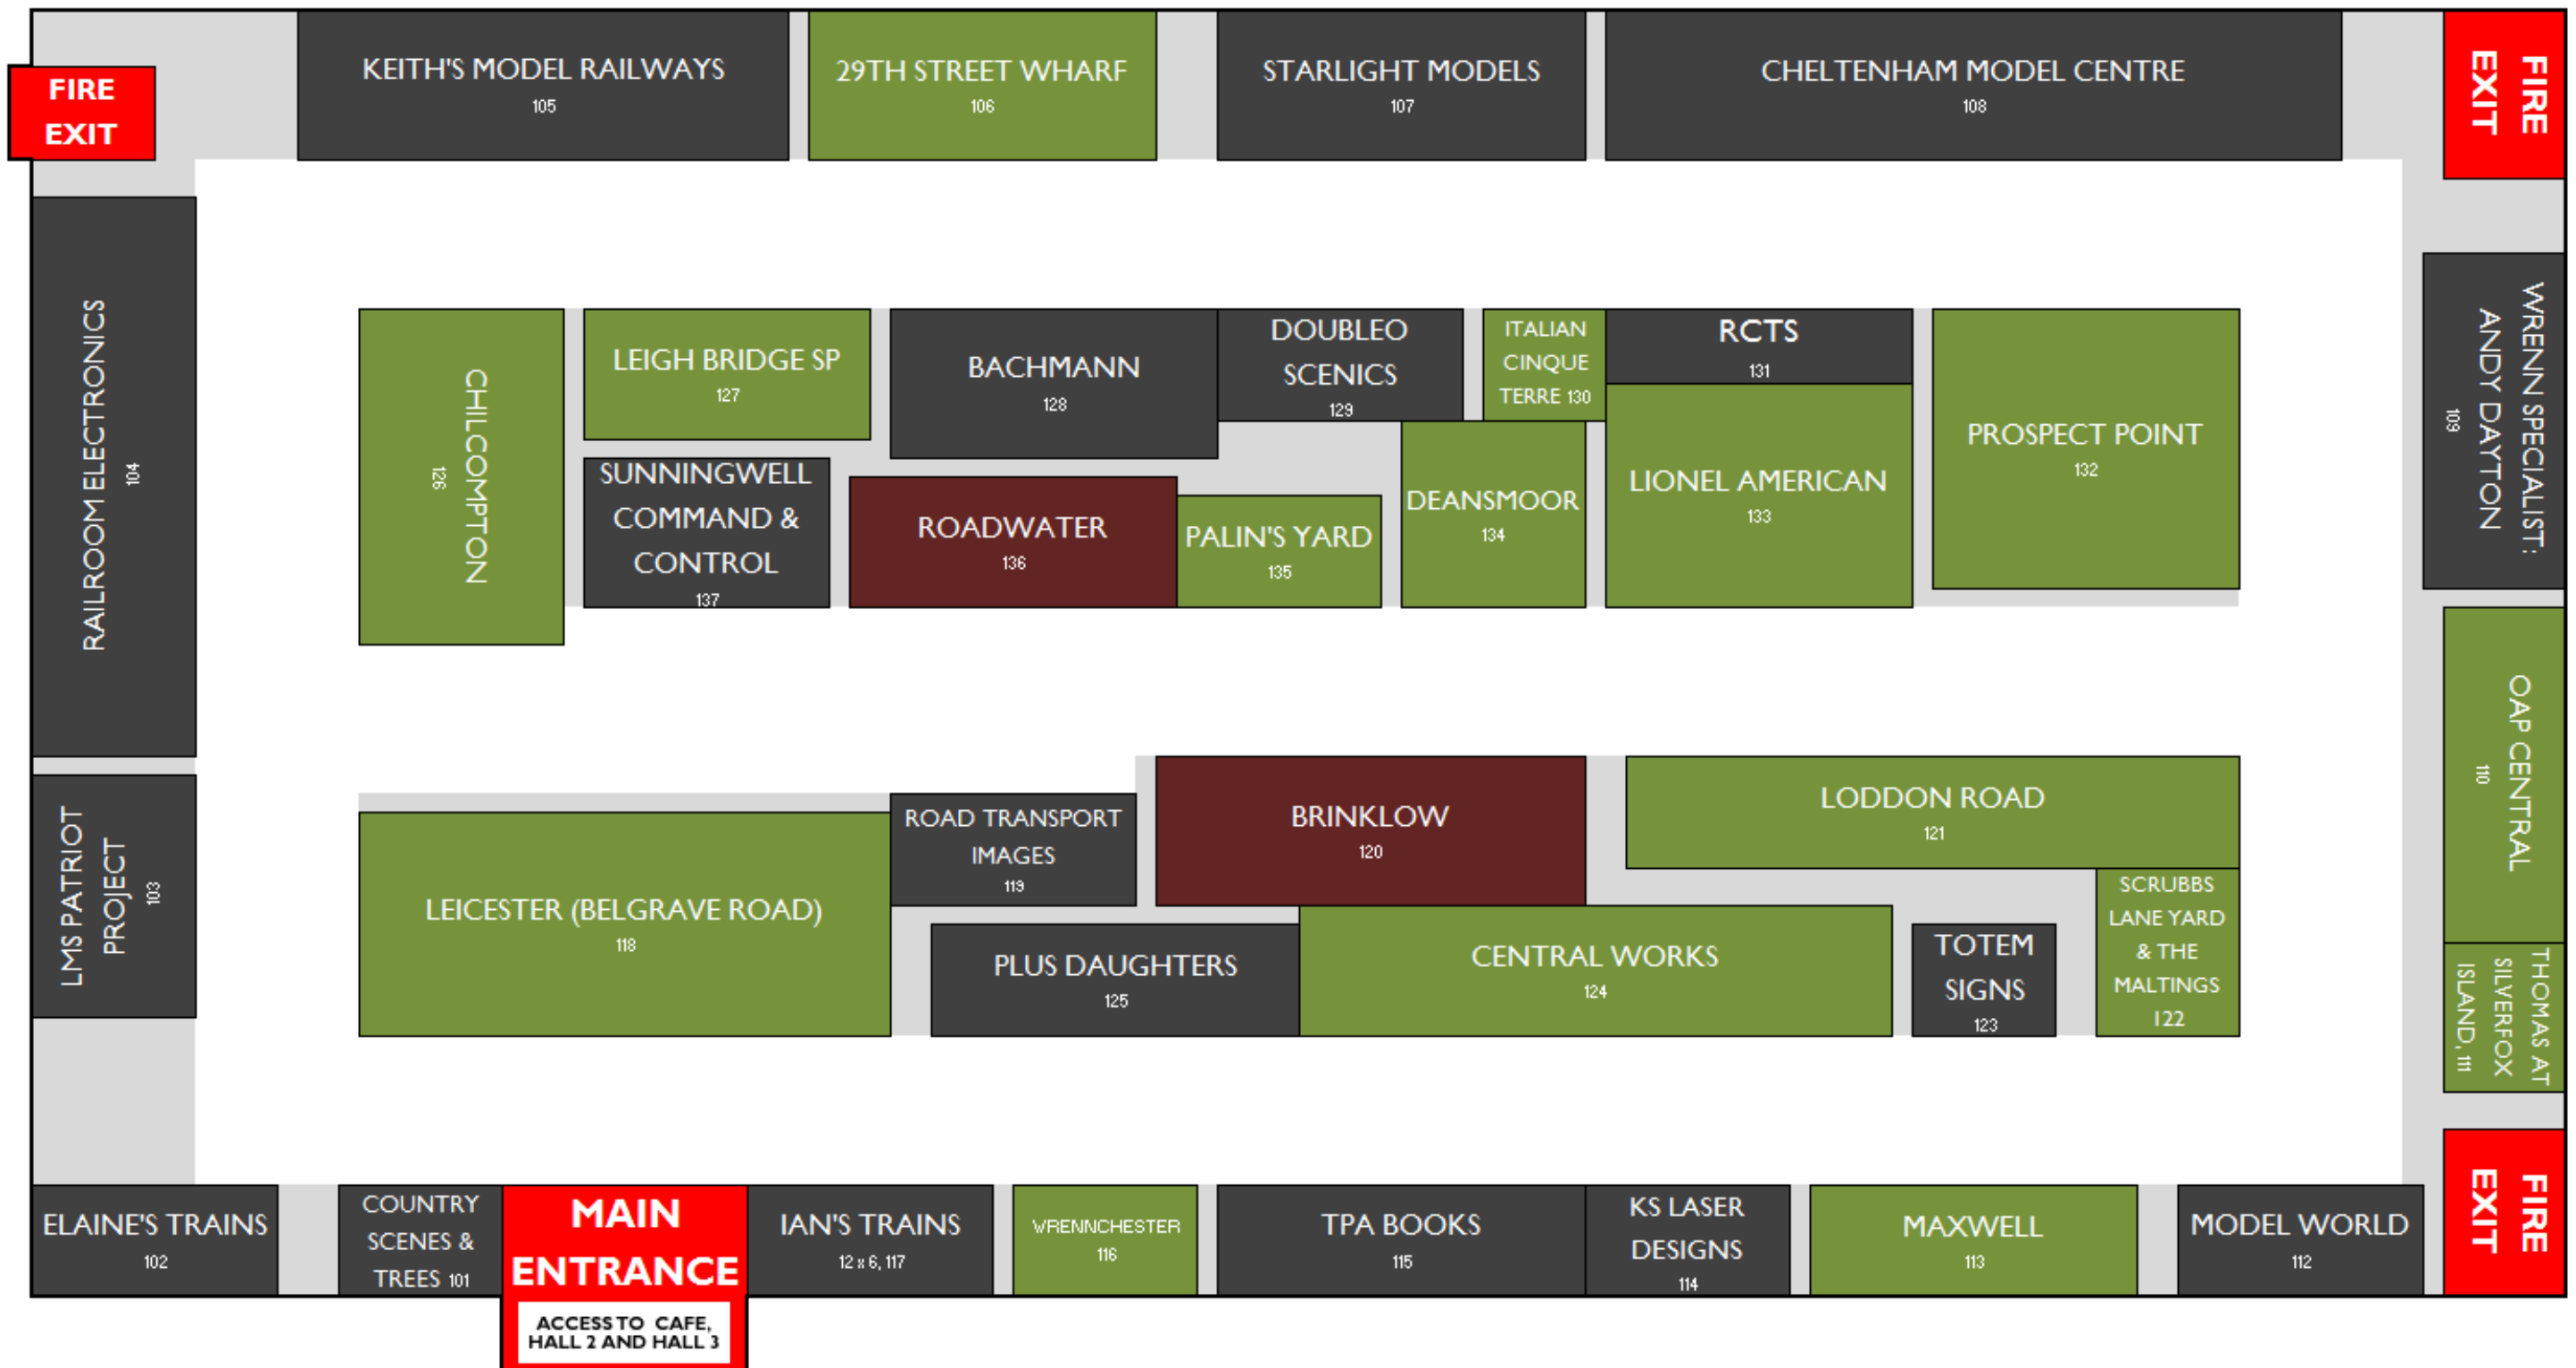

## Hall 2

Follow the signs from the main entrance

### Key information...

- There are 3 exhibition halls – make sure you see them all!
- Hall 2 is accessed via the main entrance/exit of hall 1 – please follow the signs
- Hall 3 (map below) including café is upstairs from the main entrance

### KEY

- MKMRS club and members' layouts
- Visiting layouts
- Traders

## KEY

- 
 MKMRS club and members' layouts
  Visiting layouts
  Traders