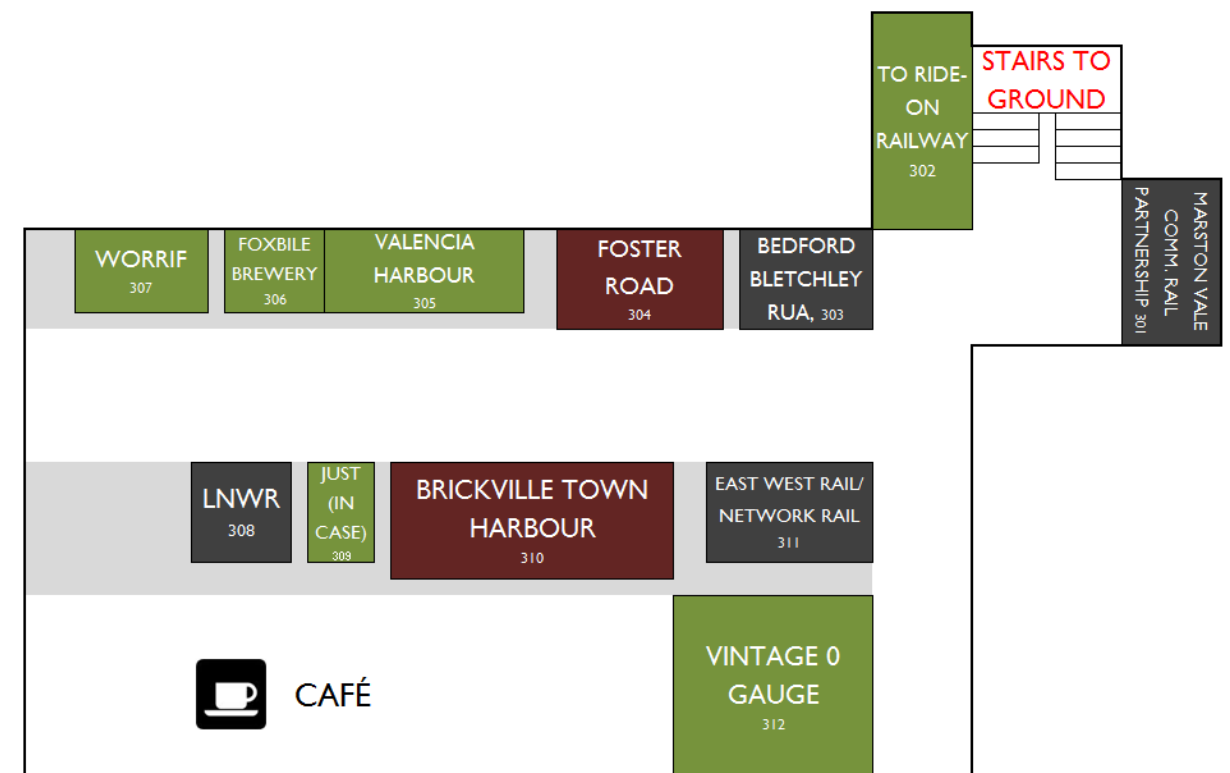

## Hall 2

Follow the signs from the main entrance

### Key information...

- There are 3 exhibition halls – make sure you see them all!
- Hall 2 is accessed via the main entrance/exit of hall 1 – please follow the signs
- Hall 3 (map below) including café is upstairs from the main entrance

### KEY

- MKMRS club and members' layouts
- Visiting layouts
- Traders

## KEY

- 
 MKMRS club and members' layouts
  Visiting layouts
  Traders